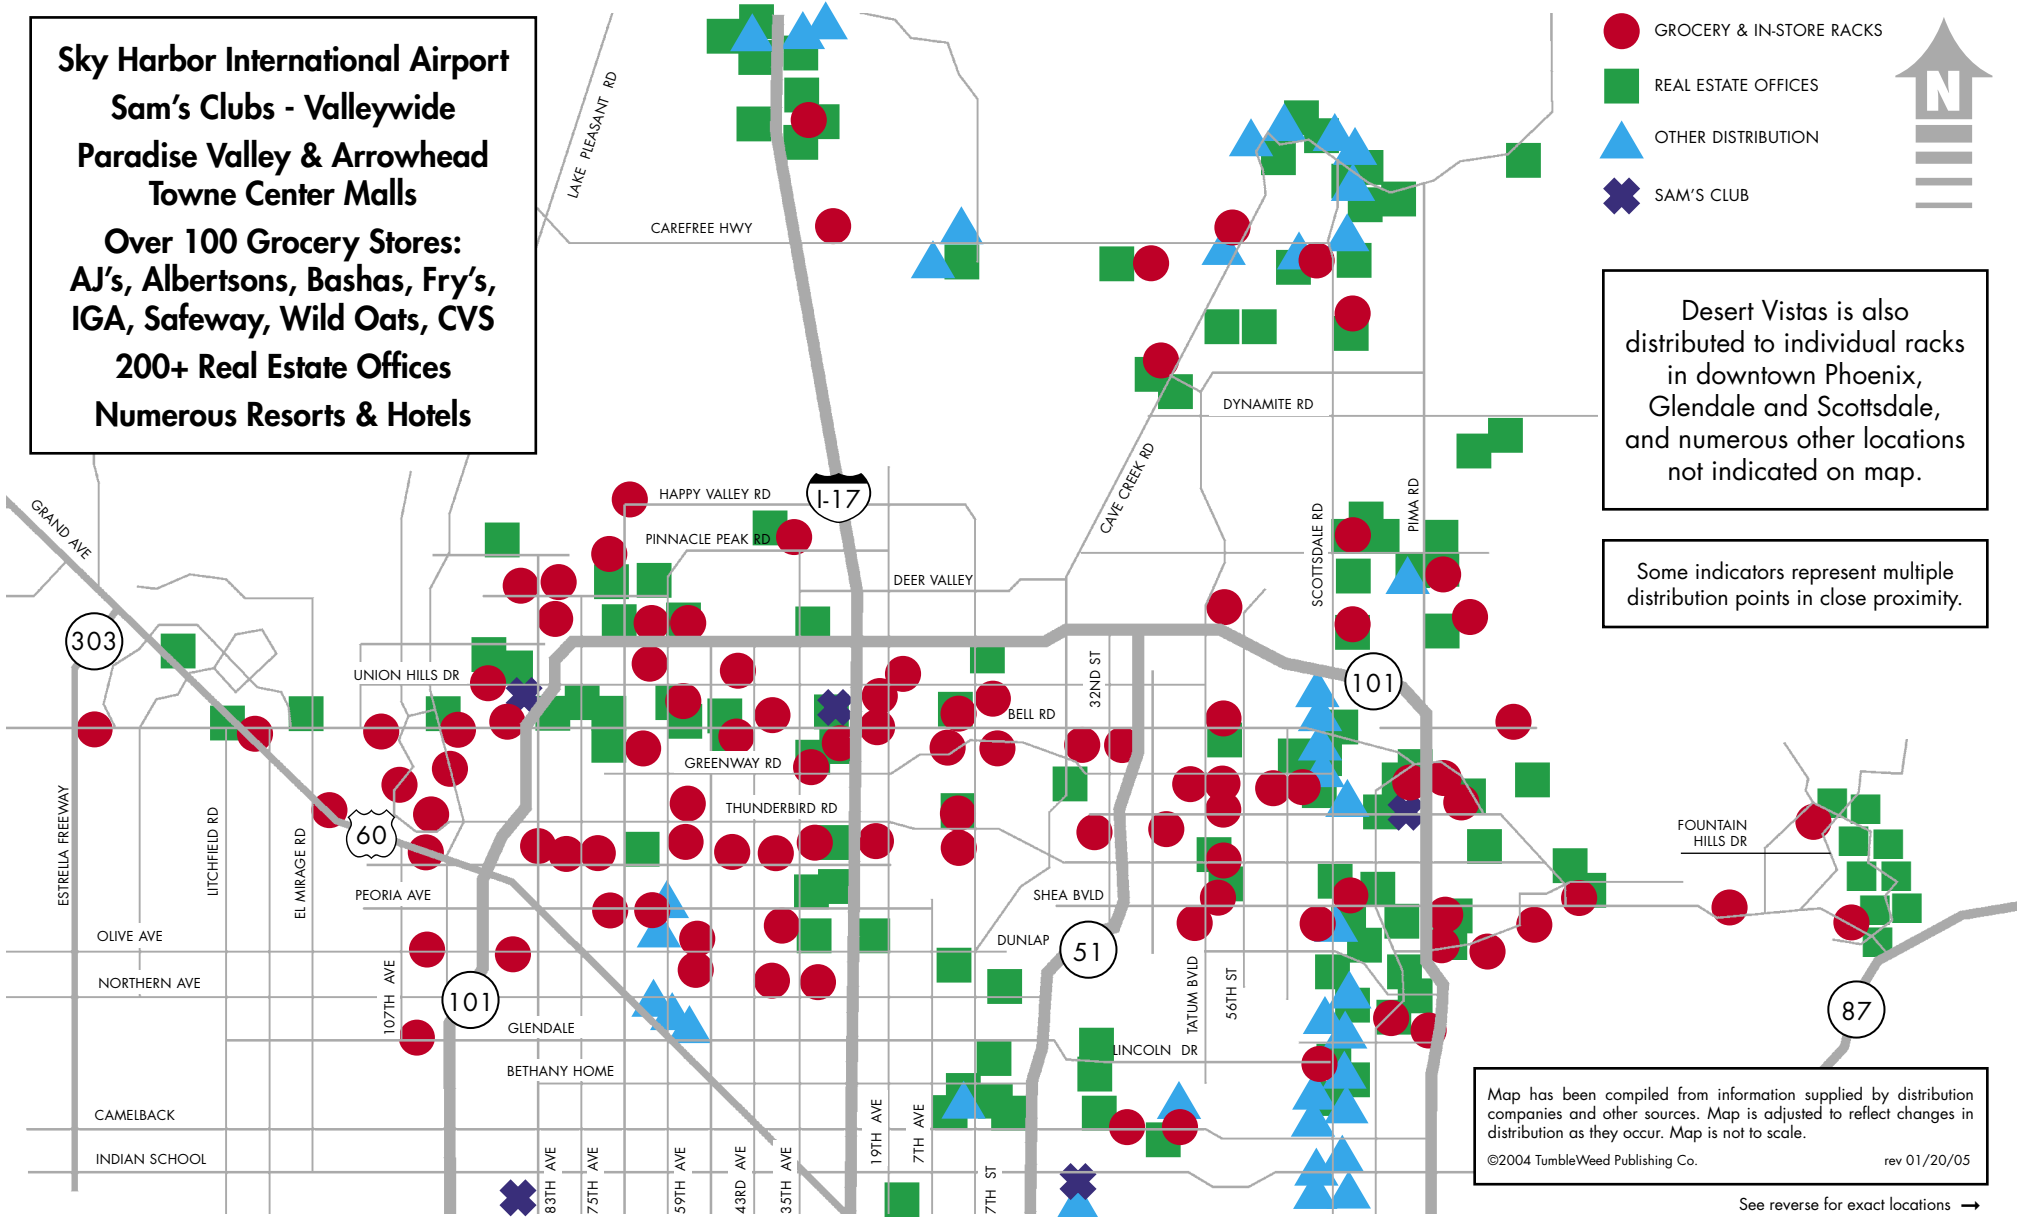

LEGEND

- GROCERY & IN-STORE RACKS
- REAL ESTATE OFFICES
- ▲ OTHER DISTRIBUTION
- ✖ SAM'S CLUB

Sky Harbor International Airport
Sam's Clubs - Valleywide
Paradise Valley & Arrowhead
Towne Center Malls
Over 100 Grocery Stores:
AJ's, Albertsons, Bashas, Fry's,
IGA, Safeway, Wild Oats, CVS
200+ Real Estate Offices
Numerous Resorts & Hotels

Desert Vistas is also distributed to individual racks in downtown Phoenix, Glendale and Scottsdale, and numerous other locations not indicated on map.

Some indicators represent multiple distribution points in close proximity.

Map has been compiled from information supplied by distribution companies and other sources. Map is adjusted to reflect changes in distribution as they occur. Map is not to scale.
 ©2004 TumbleWeed Publishing Co. rev 01/20/05

See reverse for exact locations →